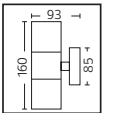

REGNUM

Model	Kod	Watt	Fiyat	Koli İçi	Renk
REGNUM-1	075-019-0001	Max. 35W	34,75 $	20	SİYAH
REGNUM-2	075-019-0002	Max. 2x35W	38,38 $	10	SİYAH
REGNUM-3	075-019-0003	Max. 35W	33,60 $	20	SİYAH
REGNUM-4	075-019-0004	Max. 2x35W	38,18 $	10	SİYAH

57,5x25,0x29,0	KG 11,0
57,5x25,0x25,0	KG 7,5
57,5x24,0x29,0	KG 10,0
57,5x24,0x25,0	KG 6,7

METAL

MANOLYA

Model	Kod	Watt	Fiyat	Koli İçi	Renk
MANOLYA-1	075-008-0001	Max. 35W	25,42 $	24	SİYAH
MANOLYA-1	075-008-0001	Max. 35W	25,42 $	24	KROM

30,5x38,0x27,0	KG 8,3
30,5x38,0x27,0	KG 8,3

METAL

MANOLYA

Model	Kod	Watt	Fiyat	Koli İçi	Renk
MANOLYA-2	075-008-0002	Max. 2x35W	31,90 $	16	SİYAH
MANOLYA-2	075-008-0002	Max. 2x35W	31,90 $	16	KROM

38,0x40,0x19,0	KG 9,4
38,0x40,0x19,0	KG 9,4

METAL

MANOLYA

Model	Kod	Watt	Fiyat	Koli İçi	Renk
MANOLYA-3	075-008-0003	Max. 2x60W	46,81 $	12	SİYAH

47,5x57,0x33,0	KG 19,6

METAL