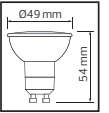

PLUS SERİSİ

F A G

Model	Kod	Watt	Fiyat	Koli İçi	Lümen	Işık Rengi
PLUS-6	001-002-0006	6 W	1,40 $	100	440 lm	4200K / 6400K
PLUS-8	001-002-0008	8 W	1,57 $	100	610 lm	4200K / 6400K
PLUS-10	001-002-0010	10 W	1,73 $	100	800 lm	4200K / 6400K

47,0x28,5x14,0	KG 4,0
57,0x28,5x14,0	KG 4,0
27,0x26,5x24,5	KG 5,0

CONVEX SERİSİ

F A G

Model	Kod	Watt	Fiyat	Koli İçi	Lümen	Işık Rengi
CONVEX-6	001-064-0006	6 W	1,57 $	100	480 lm	4200K / 6400K
CONVEX-8	001-064-0008	8 W	2,10 $	100	740 lm	4200K / 6400K
CONVEX-10	001-064-0010	10 W	2,27 $	100	820 lm	4200K / 6400K

29,0x57,0x14,0	KG 4,0
29,0x57,0x14,0	KG 4,0
29,0x57,0x14,0	KG 4,0

LENSLİ

DİMLİ

VISION

G A G

Model	Kod	Watt	Fiyat	Koli İçi	Lümen	Işık Rengi
VISION-6	001-022-0006	6 W	2,73 $	100	390 lm	4200K / 6400K

29,0x57,0x14,0	KG 5,0

LENSLİ

FONIX SERİSİ

F A G

Model	Kod	Watt	Fiyat	Koli İçi	Lümen	Işık Rengi
FONIX-6	001-001-0006	6 W	1,55 $	100	440 lm	4200K / 6400K
FONIX-8	001-001-0008	8 W	1,92 $	100	610 lm	4200K / 6400K

27,0x52,5x13,5	KG 3,3
27,0x52,5x13,5	KG 3,3