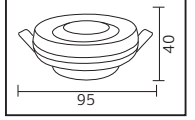

55,0x47,0x23,0	KG 4,35
55,0x47,0x23,0	KG 2,9
55,0x47,0x23,0	KG 4,65
55,0x47,0x23,0	KG 3,1
55,0x47,0x23,0	KG 4,95
55,0x47,0x23,0	KG 3,3

PLAZMA

Model	Kod	Watt	Fiyat	Koli İçi	Lümen	Renk	Işık Rengi
PLAZMA-40	056-009-0040	40 W	14,30 \$	10	4265 lm	BEYAZ	4200K / 6400K