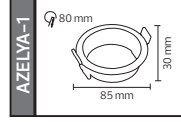

Model	Kod	Watt	Fiyat	Koli İçi	Renk		
AZELYA-1	015-048-0001	Max. 10W	1,77 $	200	BEYAZ	50,0x37,0x40,0	8,5
AZELYA-2	015-048-0002	Max. 10W	2,00 $	200	BEYAZ	52,0x37,0x50,0	10,2
AZELYA-3	015-048-0003	Max. 2x10W	4,21 $	120	BEYAZ	50,0x37,0x39,0	11,0