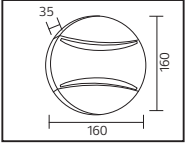

FOREX

YENİ ÜRÜN

Model	Kod	Watt	Fiyat	Koli İçi	Lümen	Renk	Işık Rengi
FOREX-10	076-098-0010	10 W	9,40 $	40	700 lm	SİYAH	4200K

PLASTİK

PALACE

YENİ ÜRÜN

Model	Kod	Watt	Fiyat	Koli İçi	Lümen	Renk	Işık Rengi
PALACE	076-081-0020	20 W	12,00 $	40	1400 lm	SİYAH	4200K

PLASTİK

MOZART

YENİ ÜRÜN

Model	Kod	Watt	Fiyat	Koli İçi	Lümen	Renk	Işık Rengi
MOZART-20	076-095-0020	20 W	12,47 $	40	1400 lm	SİYAH	4200K

PLASTİK

PIANO

YENİ ÜRÜN

Model	Kod	Watt	Fiyat	Koli İçi	Lümen	Renk	Işık Rengi
PIANO-15	076-096-0015	15 W	10,56 $	40	1050 lm	SİYAH	4200K

PLASTİK