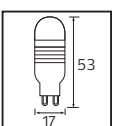

HL 449L

Model	Watt	Fiyat	Koli İçi	Lümen	Işık Rengi
HL 449L	2.5 W	1,60 $	216	80 lm	6400K