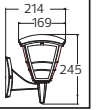

YONCA-1

Model	Kod	Watt	Fiyat	Koli İçi	Renk
YONCA-1	400-010-132	Max. 40W	221,00 TL	18	SİYAH
YONCA-1	400-020-132	Max. 40W	221,00 TL	18	BEYAZ

PLASTİK

YONCA-2

Model	Kod	Watt	Fiyat	Koli İçi	Renk
YONCA-2	400-010-133	Max. 40W	221,00 TL	18	SİYAH
YONCA-2	400-020-133	Max. 40W	221,00 TL	18	BEYAZ

PLASTİK