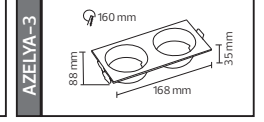

AZELYA SERİSİ

YENİ ÜRÜN

Model	Kod	Watt	Fiyat	Koli İçi	Renk		
AZELYA-1	015-048-0001	Max. 10W	1,77 $	200	BEYAZ	50,0x37,0x40,0	8,5
AZELYA-2	015-048-0002	Max. 10W	2,00 $	200	BEYAZ	52,0x37,0x50,0	10,2
AZELYA-3	015-048-0003	Max. 2x10W	4,21 $	120	BEYAZ	50,0x37,0x39,0	11,0