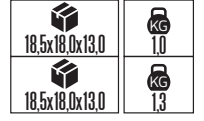

Model	Kod	Watt	Fiyat	Koli İçi	Lümen	Işık Rengi
MICRO-2	001-010-0002	1.5 W	1,63 $	200	90 lm	2700K / 6400K
MICRO-3	001-010-0003	3 W	2,75 $	200	160 lm	2700K / 6400K

PIKO SERİSİ