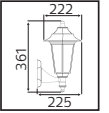

BEGONYA-1

Model	Kod	Watt	Fiyat	Koli İçi	Renk
BEGONYA-1	400-010-116	Max. 40W	249,00 TL	12	SİYAH
BEGONYA-1	400-020-116	Max. 40W	249,00 TL	12	BEYAZ

PLASTİK

BEGONYA-2

Model	Kod	Watt	Fiyat	Koli İçi	Renk
BEGONYA-2	400-010-117	Max. 40W	249,00 TL	12	SİYAH
BEGONYA-2	400-020-117	Max. 40W	249,00 TL	12	BEYAZ

PLASTİK

BEGONYA-3

Model	Kod	Watt	Fiyat	Koli İçi	Renk
BEGONYA-3	400-010-118	Max. 40W	260,00 TL	12	SİYAH
BEGONYA-3	400-020-118	Max. 40W	260,00 TL	12	BEYAZ

PLASTİK

BEGONYA-4

Model	Kod	Watt	Fiyat	Koli İçi	Renk
BEGONYA-4	400-010-120	Max. 40W	210,00 TL	20	SİYAH
BEGONYA-4	400-020-120	Max. 40W	210,00 TL	20	BEYAZ

PLASTİK