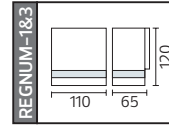

57,5x25,0x29,0	KG 11,0
57,5x25,0x25,0	KG 7,5
57,5x24,0x29,0	KG 10,0
57,5x24,0x25,0	KG 6,7

METAL

MANOLYA

Model	Kod	Watt	Fiyat	Koli İçi	Renk
MANOLYA-1	075-008-0001	Max. 35W	25,42 \$	24	SİYAH
MANOLYA-1	075-008-0001	Max. 35W	25,42 \$	24	KROM