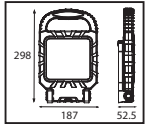

KATLANABİLİR