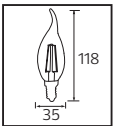

FILAMENT FLAME

Model	Kod	Watt	Fiyat	Koli İçi	Lümen	Işık Rengi
FILAMENT FLAME-4	001-014-0004	4 W	2,03 $	100	450 lm	3000K / 6400K
FILAMENT FLAME-6	001-014-0006	6 W	2,08 $	100	700 lm	3000K / 6400K