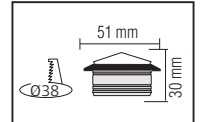

FIONA

Model	Kod	Watt	Fiyat	Koli İçi	Lümen	Renk	Işık Rengi
FIONA	016-028-0001	1W	3,69 $	200	70 lm	SİYAH	4200K / 6400K
FIONA	016-028-0001	1W	3,69 $	200	70 lm	MAT KROM	4200K / 6400K