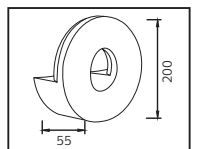

DONUT

YENİ ÜRÜN

Model	Kod	Watt	Fiyat	Koli İçi	Lümen	Renk	Işık Rengi
DONUT-10	076-099-0010	10 W	12,78 $	40	700 lm	SIYAH	4200K