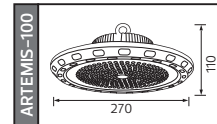

ARTEMIS SERİSİ

Model	Kod	Watt	Fiyat	Koli İçi	Lümen	Renk	Işık Rengi		
ARTEMIS-100	063-003-0100	100 W	97,36 $	6	11400 lm	SİYAH	6400K	56,5x28,5x41,5	KG 8,0
ARTEMIS-150	063-003-0150	150 W	173,65 $	1	17150 lm	SİYAH	6400K	33,0x33,0x15,0	KG 1,8