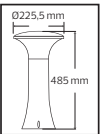

PRİZMA

Model	Kod	Watt	Fiyat	Koli İçi	Renk
PRİZMA	400-010-129	Max. 40W	344,95 TL	8	SİYAH
PRİZMA	400-020-129	Max. 40W	344,95 TL	8	BEYAZ

PLASTİK

PRİZMA 2

YENİ ÜRÜN

Model	Kod	Watt	Fiyat	Koli İçi	Renk
PRİZMA 2	400-010-144	Max. 40W	376,45 TL	8	SİYAH
PRİZMA 2	400-020-144	Max. 40W	376,45 TL	8	BEYAZ

PLASTİK

PAPATYA-1

Model	Kod	Watt	Fiyat	Koli İçi	Renk
PAPATYA-1	400-000-141	Max. 40W	275,64 TL	8	SİYAH
PAPATYA-1	400-001-141	Max. 40W	275,64 TL	8	GRİ

PLASTİK

PAPATYA-2

Model	Kod	Watt	Fiyat	Koli İçi	Renk
PAPATYA-2	400-000-142	Max. 40W	321,00 TL	6	SİYAH
PAPATYA-2	400-001-142	Max. 40W	321,00 TL	6	GRİ

PLASTİK