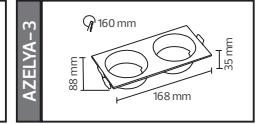

59,5x25,0x27,0	KG 8,7
59,5x25,0x27,0	KG 8,7
59,5x21,0x27,0	KG 7,7
59,5x21,0x27,0	KG 7,7
48,5x29,0x27,0	KG 9,2
48,5x29,0x27,0	KG 9,2

AZELYA SERİSİ

YENİ ÜRÜN

Model	Kod	Watt	Fiyat	Koli İçi	Renk		
AZELYA-1	015-048-0001	Max. 10W	1,77 \$	200	SİYAH	50,0x37,0x40,0	8,5
AZELYA-2	015-048-0002	Max. 10W	2,00 \$	200	SİYAH	52,0x37,0x50,0	10,2
AZELYA-3	015-048-0003	Max. 2x10W	4,21 \$	120	SİYAH	50,0x37,0x39,0	11,0