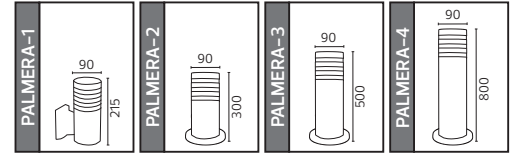

PALMERA/S SERİSİ

Model	Kod	Watt	Fiyat	Koli İçi	Renk	Boyutlar (mm)	Ağırlık (kg)
PALMERA/S1	075-017-0001	Max. 60W	51,66 $	10	SİYAH	53,0x22,0x38,0	9,6
PALMERA/S2	075-017-0002	Max. 60W	62,50 $	10	SİYAH	44,0x30,0x33,0	10,5
PALMERA/S3	075-017-0003	Max. 60W	85,63 $	10	SİYAH	44,0x30,0x53,0	14,5
PALMERA/S4	075-017-0004	Max. 60W	120,28 $	6	SİYAH	44,0x30,0x83,0	12,0

METAL

PALMERA SERİSİ

Model	Kod	Watt	Fiyat	Koli İçi	Renk	Boyutlar (mm)	Ağırlık (kg)
PALMERA-1	075-018-0001	Max. 60W	49,61 $	10	SİYAH	63,0x22,0x38,0	9,0
PALMERA-2	075-018-0002	Max. 60W	50,47 $	10	SİYAH	51,0x34,0x33,0	10,0
PALMERA-3	075-018-0003	Max. 60W	72,59 $	10	SİYAH	51,0x34,0x53,0	14,0
PALMERA-4	075-018-0004	Max. 60W	110,67 $	6	SİYAH	51,0x34,0x83,0	11,8

METAL