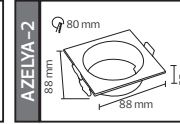

59,5x25,0x27,0	KG 8,7
59,5x25,0x27,0	KG 8,7
59,5x21,0x27,0	KG 7,7
59,5x21,0x27,0	KG 7,7
48,5x29,0x27,0	KG 9,2
48,5x29,0x27,0	KG 9,2

AZELYA SERİSİ

YENİ ÜRÜN

Model	Kod	Watt	Fiyat	Koli İçi	Renk		
AZELYA-1	015-048-0001	Max. 10W	1,77 \$	200	SİYAH	50,0x37,0x40,0	8,5
AZELYA-2	015-048-0002	Max. 10W	2,00 \$	200	SİYAH	52,0x37,0x50,0	10,2
AZELYA-3	015-048-0003	Max. 2x10W	4,21 \$	120	SİYAH	50,0x37,0x39,0	11,0