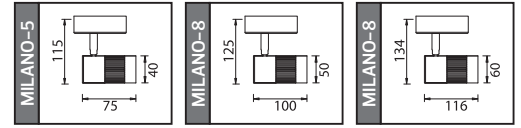

MOSTAR SERİSİ

Model	Kod	Watt	Fiyat	Koli İçi	Lümen	Renk	Işık Rengi
MOSTAR-5	017-003-0005	5 W	11,56 $	100	370 lm	SİYAH	3000K
MOSTAR-5	017-003-0005	5 W	11,56 $	100	370 lm	BEYAZ	3000K

47,5x35,0x53,0	KG 21,0
47,5x35,0x53,0	KG 21,0