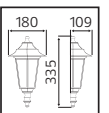

BEGONYA-1

Model	Kod	Watt	Fiyat	Koli İçi	Renk
BEGONYA-1	400-010-116	Max. 40W	249,00 TL	12	SİYAH
BEGONYA-1	400-020-116	Max. 40W	249,00 TL	12	BEYAZ

PLASTİK

BEGONYA-2

Model	Kod	Watt	Fiyat	Koli İçi	Renk
BEGONYA-2	400-010-117	Max. 40W	249,00 TL	12	SİYAH
BEGONYA-2	400-020-117	Max. 40W	249,00 TL	12	BEYAZ

PLASTİK

BEGONYA-3

Model	Kod	Watt	Fiyat	Koli İçi	Renk
BEGONYA-3	400-010-118	Max. 40W	260,00 TL	12	SİYAH
BEGONYA-3	400-020-118	Max. 40W	260,00 TL	12	BEYAZ

PLASTİK

BEGONYA-4

Model	Kod	Watt	Fiyat	Koli İçi	Renk
BEGONYA-4	400-010-120	Max. 40W	210,00 TL	20	SİYAH
BEGONYA-4	400-020-120	Max. 40W	210,00 TL	20	BEYAZ

PLASTİK