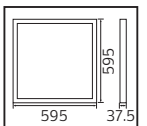

AZER SERİSİ

YENİ ÜRÜN

Model	Kod	Watt	Fiyat	Koli İçi	Renk
AZER-1	015-039-0001	Max. 50W	8,80 $	100	SİYAH-BEYAZ
AZER-1	015-039-0001	Max. 50W	8,80 $	100	BEYAZ
AZER-2	015-040-0001	Max. 50W	10,19 $	100	SİYAH-BEYAZ
AZER-2	015-040-0001	Max. 50W	10,19 $	100	BEYAZ
AZER-3	015-041-0001	Max. 50W	10,19 $	100	SİYAH-BEYAZ
AZER-3	015-041-0001	Max. 50W	10,19 $	100	BEYAZ

55,0x47,0x23,0	KG 4,35
55,0x47,0x23,0	KG 2,9
55,0x47,0x23,0	KG 4,65
55,0x47,0x23,0	KG 3,1
55,0x47,0x23,0	KG 4,95
55,0x47,0x23,0	KG 3,3

PLAZMA

Model	Kod	Watt	Fiyat	Koli İçi	Lümen	Renk	Işık Rengi
PLAZMA-40	056-009-0040	40 W	14,30 $	10	4265 lm	BEYAZ	4200K / 6400K

62,0x36,5x61,5	KG 12,5

BACKLIGHT