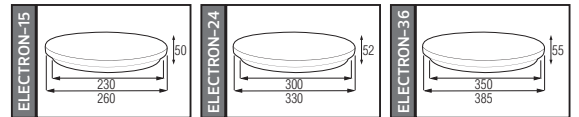

ELECTRON SERİSİ

YENİ ÜRÜN

Model	Kod	Watt	Fiyat	Koli İçi	Lümen	Renk	Işık Rengi
ELECTRON-15	027-010-0015	15 W	14,46 $	20	911 lm	BEYAZ	6400K
ELECTRON-24	027-010-0024	24 W	19,40 $	12	1485 lm	BEYAZ	6400K
ELECTRON-36	027-010-0036	36 W	26,27 $	12	2228 lm	BEYAZ	6400K

51,5x31,0x31,0	KG 6,9
36,5x68,5x35,0	KG 6,8
49,0x38,0x40,0	KG 9,3