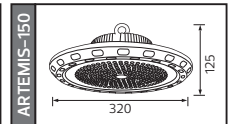

ARTEMIS SERİSİ

Model	Kod	Watt	Fiyat	Koli İçi	Lümen	Renk	Işık Rengi		
ARTEMIS-100	063-003-0100	100 W	97,36 $	6	11400 lm	SİYAH	6400K	56,5x28,5x41,5	KG 8,0
ARTEMIS-150	063-003-0150	150 W	173,65 $	1	17150 lm	SİYAH	6400K	33,0x33,0x15,0	KG 1,8