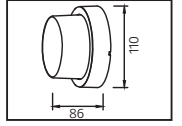

SUGA-5/RC

YENİ ÜRÜN

Model	Kod	Watt	Fiyat	Koli İçi	Lümen	Renk	Işık Rengi
SUGA-5/RC	076-019-0005	5 W	7,75 $	50	350 lm	SIYAH	4200K