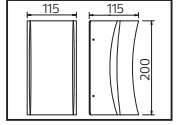

SERVİ

Model	Kod	Watt	Fiyat	Koli İçi	Lümen	Renk	Işık Rengi
SERVİ	076-009-0012	12 W	68,52 $	8	850 lm	SIYAH	4200K