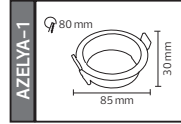

59,5x25,0x27,0	KG 8,7
59,5x25,0x27,0	KG 8,7
59,5x21,0x27,0	KG 7,7
59,5x21,0x27,0	KG 7,7
48,5x29,0x27,0	KG 9,2
48,5x29,0x27,0	KG 9,2

AZELYA SERİSİ

YENİ ÜRÜN

Model	Kod	Watt	Fiyat	Koli İçi	Renk		
AZELYA-1	015-048-0001	Max. 10W	1,77 \$	200	SİYAH	50,0x37,0x40,0	8,5
AZELYA-2	015-048-0002	Max. 10W	2,00 \$	200	SİYAH	52,0x37,0x50,0	10,2
AZELYA-3	015-048-0003	Max. 2x10W	4,21 \$	120	SİYAH	50,0x37,0x39,0	11,0