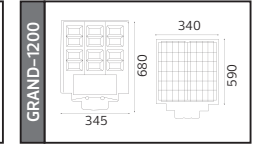

65,0x22,5x33,0	KG 31,9
42,0x34,0x43,0	KG 18,7
65,5x43,0x27,0	KG 13,2
87,0x26,0x27,0	KG 3,8

SOLAR

GRAND XL SERİSİ

YENİ ÜRÜN

Kod	Model	Watt	Fiyat	Koli İçi	Lümen	Renk	Işık Rengi		
074-009-0600	GRAND XL 600	600 W	155,00 \$	5	2092 lm	SİYAH	6400K	43,0x36,0x47,0	KG 4,1
074-009-0900	GRAND XL 900	900 W	161,44 \$	4	2668 lm	SİYAH	6400K	62,5x35,0x37,0	KG 4,3
074-009-1200	GRAND XL1200	1200 W	182,91 \$	4	3066 lm	SİYAH	6400K	70,0x35,0x37,0	KG 6,6