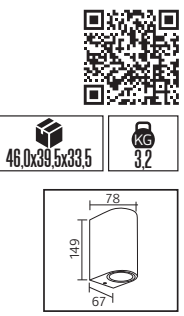

SALKIM

Model	Kod	Watt	Fiyat	Koli İçi	Lümen	Renk	Işık Rengi
SALKIM	076-008-0006	6 W	37,43 $	16	380 lm	SİYAH	4200K

METAL

SELVI

Model	Kod	Watt	Fiyat	Koli İçi	Lümen	Renk	Işık Rengi
SELVI	076-007-0006	6 W	32,70 $	24	380 lm	SİYAH	4200K

METAL

MAMBA

YENİ ÜRÜN

Model	Kod	Watt	Fiyat	Koli İçi	Renk
MAMBA	076-066-0001	Max. 2x35W	9,07 $	50	SİYAH

PLASTİK

MAMBA-SQ

YENİ ÜRÜN

Model	Kod	Watt	Fiyat	Koli İçi	Renk
MAMBA-SQ	076-067-0001	Max. 2x35W	9,19 $	50	SİYAH

PLASTİK

WINDSOR

YENİ ÜRÜN

Model	Kod	Watt	Fiyat	Koli İçi	Lümen	Renk	Işık Rengi
WINDSOR-6	076-051-0006	6 W	7,97 $	50	420 lm	SİYAH	4200K

PLASTİK