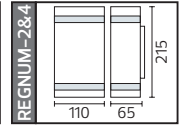

57,5x25,0x29,0	KG 11,0
57,5x25,0x25,0	KG 7,5
57,5x24,0x29,0	KG 10,0
57,5x24,0x25,0	KG 6,7

METAL

MANOLYA

Model	Kod	Watt	Fiyat	Koli İçi	Renk
MANOLYA-1	075-008-0001	Max. 35W	25,42 \$	24	SİYAH
MANOLYA-1	075-008-0001	Max. 35W	25,42 \$	24	KROM