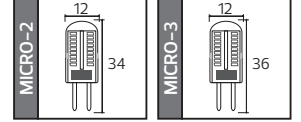

Model	Kod	Watt	Fiyat	Koli İçi	Lümen	Işık Rengi
MICRO-2	001-010-0002	1.5 W	1,63 $	200	90 lm	2700K / 6400K
MICRO-3	001-010-0003	3 W	2,75 $	200	160 lm	2700K / 6400K

PIKO SERİSİ