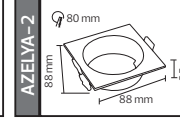

Model	Kod	Watt	Fiyat	Koli İçi	Renk		
AZELYA-1	015-048-0001	Max. 10W	1,77 $	200	BEYAZ	50,0x37,0x40,0	8,5
AZELYA-2	015-048-0002	Max. 10W	2,00 $	200	BEYAZ	52,0x37,0x50,0	10,2
AZELYA-3	015-048-0003	Max. 2x10W	4,21 $	120	BEYAZ	50,0x37,0x39,0	11,0