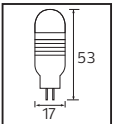

Model	Watt	Fiyat	Koli İçi	Lümen	Işık Rengi
HL 448L	1 W	1,62 $	216	80 lm	6400K

MINI