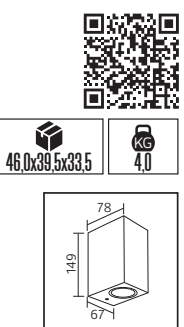

SALKIM

Model	Kod	Watt	Fiyat	Koli İçi	Lümen	Renk	Işık Rengi
SALKIM	076-008-0006	6 W	37,43 $	16	380 lm	SİYAH	4200K

METAL

SELVI

Model	Kod	Watt	Fiyat	Koli İçi	Lümen	Renk	Işık Rengi
SELVI	076-007-0006	6 W	32,70 $	24	380 lm	SİYAH	4200K

METAL

MAMBA

YENİ ÜRÜN

Model	Kod	Watt	Fiyat	Koli İçi	Renk
MAMBA	076-066-0001	Max. 2x35W	9,07 $	50	SİYAH

PLASTİK

MAMBA-SQ

YENİ ÜRÜN

Model	Kod	Watt	Fiyat	Koli İçi	Renk
MAMBA-SQ	076-067-0001	Max. 2x35W	9,19 $	50	SİYAH

PLASTİK

WINDSOR

YENİ ÜRÜN

Model	Kod	Watt	Fiyat	Koli İçi	Lümen	Renk	Işık Rengi
WINDSOR-6	076-051-0006	6 W	7,97 $	50	420 lm	SİYAH	4200K

PLASTİK