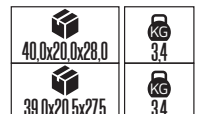

FILAMENT FLAME/DIM

Model	Kod	Watt	Fiyat	Koli İçi	Lümen	Işık Rengi
FILAMENT FLAME-4/DIM	001-014-1004	4 W	4,22 $	100	450 lm	3000K / 6400K
FILAMENT FLAME-6/DIM	001-014-1006	6 W	4,40 $	100	700 lm	3000K / 6400K