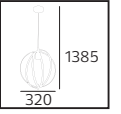

KATLANABİLİR