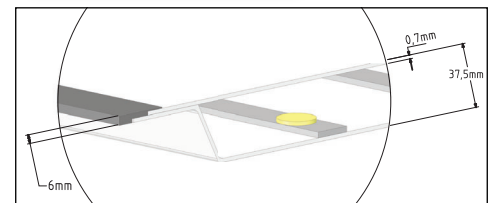

AZER SERİSİ

YENİ ÜRÜN

Model	Kod	Watt	Fiyat	Koli İçi	Renk
AZER-1	015-039-0001	Max. 50W	8,80 $	100	SİYAH-BEYAZ
AZER-1	015-039-0001	Max. 50W	8,80 $	100	BEYAZ
AZER-2	015-040-0001	Max. 50W	10,19 $	100	SİYAH-BEYAZ
AZER-2	015-040-0001	Max. 50W	10,19 $	100	BEYAZ
AZER-3	015-041-0001	Max. 50W	10,19 $	100	SİYAH-BEYAZ
AZER-3	015-041-0001	Max. 50W	10,19 $	100	BEYAZ

55,0x47,0x23,0	KG 4,35
55,0x47,0x23,0	KG 2,9
55,0x47,0x23,0	KG 4,65
55,0x47,0x23,0	KG 3,1
55,0x47,0x23,0	KG 4,95
55,0x47,0x23,0	KG 3,3

PLAZMA

Model	Kod	Watt	Fiyat	Koli İçi	Lümen	Renk	Işık Rengi
PLAZMA-40	056-009-0040	40 W	14,30 $	10	4265 lm	BEYAZ	4200K / 6400K

62,0x36,5x61,5	KG 12,5

BACKLIGHT