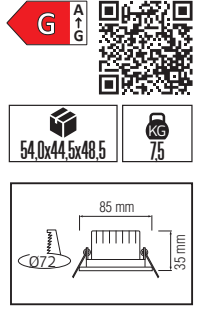

SONIA

Model	Kod	Watt	Fiyat	Koli İçi	Lümen	Renk	Işık Rengi
SONIA-5	016-035-0005	5 W	2,14 $	100	350 lm	BEYAZ	2700K / 6400K