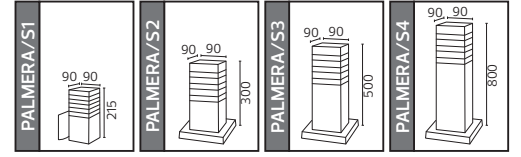

PALMERA/S SERİSİ

Model	Kod	Watt	Fiyat	Koli İçi	Renk	Boyutlar (mm)	Ağırlık (kg)
PALMERA/S1	075-017-0001	Max. 60W	51,66 $	10	SİYAH	53,0x22,0x38,0	9,6
PALMERA/S2	075-017-0002	Max. 60W	62,50 $	10	SİYAH	44,0x30,0x33,0	10,5
PALMERA/S3	075-017-0003	Max. 60W	85,63 $	10	SİYAH	44,0x30,0x53,0	14,5
PALMERA/S4	075-017-0004	Max. 60W	120,28 $	6	SİYAH	44,0x30,0x83,0	12,0

METAL

PALMERA SERİSİ

Model	Kod	Watt	Fiyat	Koli İçi	Renk	Boyutlar (mm)	Ağırlık (kg)
PALMERA-1	075-018-0001	Max. 60W	49,61 $	10	SİYAH	63,0x22,0x38,0	9,0
PALMERA-2	075-018-0002	Max. 60W	50,47 $	10	SİYAH	51,0x34,0x33,0	10,0
PALMERA-3	075-018-0003	Max. 60W	72,59 $	10	SİYAH	51,0x34,0x53,0	14,0
PALMERA-4	075-018-0004	Max. 60W	110,67 $	6	SİYAH	51,0x34,0x83,0	11,8

METAL