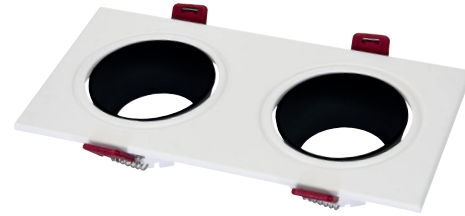

AZELYA SERİSİ

YENİ ÜRÜN

Model	Kod	Watt	Fiyat	Koli İçi	Renk		
AZELYA-1	015-048-0001	Max. 10W	1,77 $	200	BEYAZ	50,0x37,0x40,0	8,5
AZELYA-2	015-048-0002	Max. 10W	2,00 $	200	BEYAZ	52,0x37,0x50,0	10,2
AZELYA-3	015-048-0003	Max. 2x10W	4,21 $	120	BEYAZ	50,0x37,0x39,0	11,0