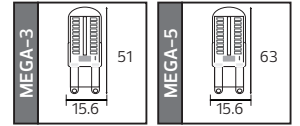

MEGA SERİSİ

Model	Kod	Watt	Fiyat	Koli İçi	Lümen	Işık Rengi
MEGA-3	001-011-0003	3 W	3,97 $	200	240 lm	2700K / 6400K
MEGA-5	001-011-0005	5 W	5,30 $	200	390 lm	2700K / 6400K

36,7x18,5x77,0	KG 2,6
25,0x25,0x19,0	KG 4,1

NANO SERİSİ

Model	Kod	Watt	Fiyat	Koli İçi	Lümen	Işık Rengi
NANO-2 (HL452L)	001-008-0002	1.5 W	1,61 $	200	105 lm	2700K / 6400K
NANO-3 (HL453L)	001-008-0003	3 W	3,18 $	200	210 lm	2700K / 6400K

24,0x17,0x24,0	KG 3,0
24,0x17,0x24,0	KG 4,0

HL 449L

Model	Watt	Fiyat	Koli İçi	Lümen	Işık Rengi
HL 449L	2.5 W	1,60 $	216	80 lm	6400K