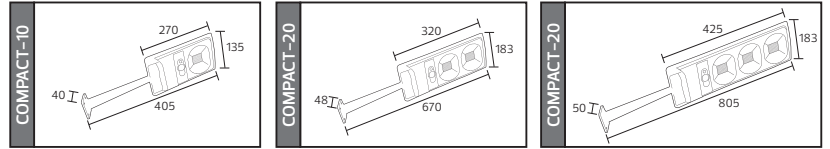

SOLAR

GRAND SERİSİ

Model	Kod	Watt	Fiyat	Koli İç	Lümen	Renk	Işık Rengi
GRAND-50	074-009-0050	50 W	45,69 $	10	826 lm	SİYAH	6400K
GRAND-100	074-009-0100	100 W	56,36 $	10	984 lm	SİYAH	6400K
GRAND-200	074-009-0200	200 W	99,52 $	5	1198 lm	SİYAH	6400K
GRAND-300	074-009-0300	300 W	144,16 $	3	1567 lm	SİYAH	6400K

65,0x22,5x33,0	KG 31,9
42,0x34,0x43,0	KG 18,7
65,5x43,0x27,0	KG 13,2
87,0x26,0x27,0	KG 3,8