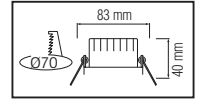

Model	Kod	Watt	Fiyat	Koli İçi	Lümen	Renk	Işık Rengi
LILYA-5	016-009-0005	5 W	4,39 $	100	335 lm	MAT KROM	2700K / 6400K
LILYA-5	016-009-0005	5 W	4,39 $	100	335 lm	WHITE	2700K / 6400K

NORA SERİSİ