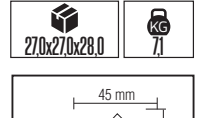

NADIA

Model	Kod	Watt	Fiyat	Koli İçi	Lümen	Renk	Işık Rengi
NADIA	016-027-0001	1W	6,99 $	100	70 lm	MAT KROM	4200K / 6400K