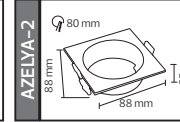

Model	Kod	Watt	Fiyat	Koli İçi	Renk		
AZELYA-1	015-048-0001	Max. 10W	1,77 $	200	SİYAH-BEYAZ	50,0x37,0x40,0	8,5
AZELYA-2	015-048-0002	Max. 10W	2,00 $	200	SİYAH-BEYAZ	52,0x37,0x50,0	10,2
AZELYA-3	015-048-0003	Max. 2x10W	4,21 $	120	SİYAH-BEYAZ	50,0x37,0x39,0	11,0