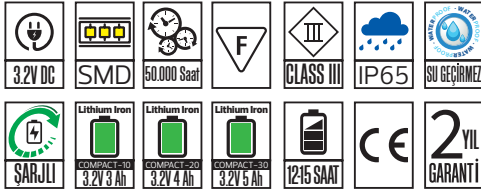

SOLAR

GRAND SERİSİ

Model	Kod	Watt	Fiyat	Koli İç	Lümen	Renk	Işık Rengi
GRAND-50	074-009-0050	50 W	45,69 $	10	826 lm	SİYAH	6400K
GRAND-100	074-009-0100	100 W	56,36 $	10	984 lm	SİYAH	6400K
GRAND-200	074-009-0200	200 W	99,52 $	5	1198 lm	SİYAH	6400K
GRAND-300	074-009-0300	300 W	144,16 $	3	1567 lm	SİYAH	6400K

65,0x22,5x33,0	KG 31,9
42,0x34,0x43,0	KG 18,7
65,5x43,0x27,0	KG 13,2
87,0x26,0x27,0	KG 3,8