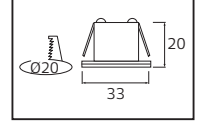

MONICA

Model	Kod	Watt	Fiyat	Koli İçi	Lümen	Renk	Işık Rengi
MONICA	016-003-0001	1W	3,51 $	100	80 lm	SİYAH	4200K
MONICA	016-003-0001	1W	3,51 $	100	80 lm	MAT KROM	4200K