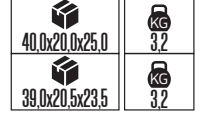

FILAMENT CANDLE

Model	Kod	Watt	Fiyat	Koli İçi	Lümen	Işık Rengi
FILAMENT CANDLE-4	001-013-0004	4 W	1,99 $	100	450 lm	3000K / 6400K
FILAMENT CANDLE-6	001-013-0006	6 W	2,06 $	100	700 lm	3000K / 6400K