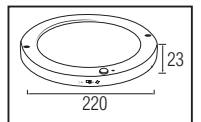

SIENNA SERİSİ

Model	Kod	Watt	Fiyat	Koli İçi	Lümen	Renk	Işık Rengi
SIENNA-18	016-083-0018	18 W	7,00 $	40	1850 lm	BEYAZ	3000K / 7000K
SIENNA-18	016-083-0018	18 W	7,00 $	40	1850 lm	SİYAH	3000K / 7000K
SIENNA-24	016-083-0024	24 W	10,06 $	30	2500 lm	BEYAZ	3000K / 7000K
SIENNA-24	016-083-0024	24 W	10,06 $	30	2500 lm	SİYAH	3000K / 7000K
SIENNA-36	016-083-0036	36 W	16,10 $	20	3960 lm	BEYAZ	3000K / 7000K
SIENNA-36	016-083-0036	36 W	16,10 $	20	3960 lm	SİYAH	3000K / 7000K

74,0x20,5x38,0	KG 6,2
74,0x20,5x38,0	KG 4,5
69,0x19,5x47,0	KG 4,5
69,0x19,5x47,0	KG 9,1
61,0x19,5x62,0	KG 11,0
61,0x19,5x62,0	KG 11,0

LENSLİ

BACKLIGHT

SIVAÜSTÜ

PLASTİK

SELENA SERİSİ

Model	Kod	Watt	Fiyat	Koli İçi	Lümen	Renk	Işık Rengi
SELENA-18	016-084-0018	18 W	7,97 $	40	1850 lm	BEYAZ	3000K / 7000K
SELENA-18	016-084-0018	18 W	7,97 $	40	1850 lm	SİYAH	3000K / 7000K
SELENA-24	016-084-0024	24 W	10,48 $	30	2500 lm	BEYAZ	3000K / 7000K
SELENA-24	016-084-0024	24 W	10,48 $	30	2500 lm	SİYAH	3000K / 7000K
SELENA-36	016-084-0036	36 W	18,28 $	20	3960 lm	BEYAZ	3000K / 7000K
SELENA-36	016-084-0036	36 W	18,28 $	20	3960 lm	SİYAH	3000K / 7000K

74,0x20,5x38,0	KG 6,2
74,0x20,5x38,0	KG 4,5
69,0x19,5x47,0	KG 4,5
69,0x19,5x47,0	KG 9,1
61,0x19,5x62,0	KG 11,0
61,0x19,5x62,0	KG 11,0

LENSLİ

BACKLIGHT

SIVAÜSTÜ

PLASTİK

MARTHA SERİSİ

Model	Kod	Watt	Fiyat	Koli İçi	Lümen	Renk	Işık Rengi
MARTHA-18	016-060-0018	18 W	21,52 $	20	1830 lm	BEYAZ	6400K
MARTHA-18	016-060-0018	18 W	21,52 $	20	1830 lm	SİYAH	6400K

34,5x48,5x26,5	KG 10,3
34,5x48,5x26,5	KG 10,3

RAYLI

SIVAALTI

SIVAÜSTÜ