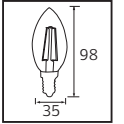

FILAMENT CANDLE

Model	Kod	Watt	Fiyat	Koli İçi	Lümen	Işık Rengi
FILAMENT CANDLE-4	001-013-0004	4 W	1,99 $	100	450 lm	3000K / 6400K
FILAMENT CANDLE-6	001-013-0006	6 W	2,06 $	100	700 lm	3000K / 6400K