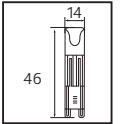

Model	Kod	Watt	Fiyat	Koli İçi	Lümen	Işık Rengi
PIKO-2 (HL450L)	001-007-0002	1.5 W	1,61 $	200	105 lm	2700K / 6400K
PIKO-3 (HL451L)	001-007-0003	2.50 W	3,18 $	200	210 lm	2700K / 6400K

HL 448L