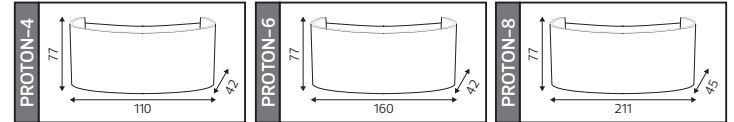

PLASTİK

ETNA

YENİ ÜRÜN

Model	Kod	Watt	Fiyat	Koli İçi	Lümen	Renk	Işık Rengi
ETNA-4	076-094-0004	4 W	7,35 $	50	280 lm	SIYAH	4200K

47,5x32,5x20,5	24,0