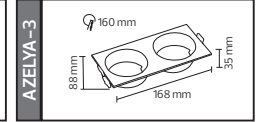

AZELYA SERİSİ

YENİ ÜRÜN

Model	Kod	Watt	Fiyat	Koli İçi	Renk		
AZELYA-1	015-048-0001	Max. 10W	1,77 $	200	SİYAH-BEYAZ	50,0x37,0x40,0	8,5
AZELYA-2	015-048-0002	Max. 10W	2,00 $	200	SİYAH-BEYAZ	52,0x37,0x50,0	10,2
AZELYA-3	015-048-0003	Max. 2x10W	4,21 $	120	SİYAH-BEYAZ	50,0x37,0x39,0	11,0