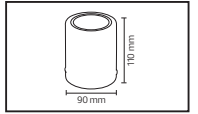

SURFACE

Model	Kod	Fiyat	Renk	Koli İçi
SURFACE-R	015-044-0001	4,93 $	BEYAZ/SİYAH	40