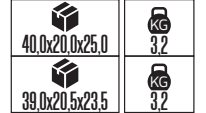

FILAMENT CANDLE/DIM

Model	Kod	Watt	Fiyat	Koli İçi	Lümen	Işık Rengi
FILAMENT CANDLE-4/DIM	001-013-1004	4 W	2,80 $	100	450 lm	3000K / 6400K
FILAMENT CANDLE-6/DIM	001-013-1006	6 W	4,41 $	100	700 lm	3000K / 6400K