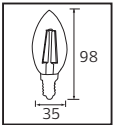

FILAMENT CANDLE/DIM

Model	Kod	Watt	Fiyat	Koli İçi	Lümen	Işık Rengi
FILAMENT CANDLE-4/DIM	001-013-1004	4 W	2,80 $	100	450 lm	3000K / 6400K
FILAMENT CANDLE-6/DIM	001-013-1006	6 W	4,41 $	100	700 lm	3000K / 6400K