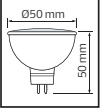

ACTIVEX SERİSİ

Model	Kod	Watt	Fiyat	Koli İçi	Lümen	Işık Rengi
ACTIVEX-6	001-076-0006	6 W	2,38 $	100	480 lm	4200K / 6400K
ACTIVEX-8	001-076-0008	8 W	2,45 $	100	740 lm	4200K / 6400K

29,0x57,0x14,0	KG 3,7
29,0x57,0x14,0	KG 3,7

FOX SERİSİ

Model	Kod	Watt	Fiyat	Koli İçi	Lümen	Işık Rengi
FOX-6	001-069-0006	6 W	2,86 $	100	510 lm	6400K
FOX-10	001-069-0010	10 W	3,45 $	100	850 lm	6400K
FOX-12	001-069-0012	12 W	4,55 $	100	1050 lm	6400K
FOX-15	001-069-0015	15 W	5,00 $	100	1350 lm	6400K

34,0x18,0x22,0	KG 3,2
40,0x21,0x23,0	KG 4,2
48,0x25,0x30,0	KG 6,5
54,0x28,0x31,0	KG 7,4