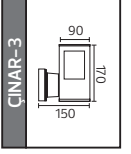

Made in **Türkiye**

ÇINAR SERİSİ

Model	Kod	Watt	Fiyat	Koli İçi	Renk
ÇINAR-3	400-010-136	Max. 60W	212,45 TL	30	SİYAH

51,0x49,0x35,0

9,6

PLASTİK

ÇINAR SERİSİ

Model	Kod	Watt	Fiyat	Koli İçi	Renk
ÇINAR-1	400-010-134	Max. 60W	251,36 TL	12	SİYAH
ÇINAR-2	400-010-135	Max. 60W	331,00 TL	8	SİYAH

46,0x46,0x61,0

5,3

46,0x46,0x52,0

5,6

PLASTİK