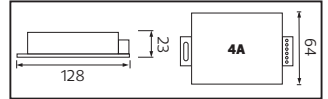

RGB KONTROL CİHAZI 4A

Model	Kod	Fiyat	Watt	28x35	50x50	Koli İçi
4A	100-002-0144	26,96 $	144 W	30m	10m	80