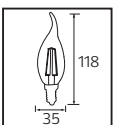

FILAMENT FLAME/DIM

Model	Kod	Watt	Fiyat	Koli İçi	Lümen	Işık Rengi
FILAMENT FLAME-4/DIM	001-014-1004	4 W	4,22 $	100	450 lm	3000K / 6400K
FILAMENT FLAME-6/DIM	001-014-1006	6 W	4,40 $	100	700 lm	3000K / 6400K