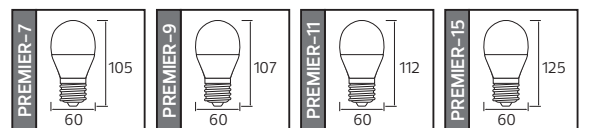

Made in **Türkiye**

DOB
CIRCUIT

PREMIER SERİSİ

YENİ ÜRÜN

F A G

Model	Kod	Watt	Fiyat	Koli İçi	Lümen	Işık Rengi	Boyutlar (mm)	Ağırlık (kg)
PREMIER-7	001-006-0007	7W	1,24 \$	100	850 lm	2700K/4200K/6400K	58,0x29,0x22,0	4,05
PREMIER-9	001-006-0009	9W	1,33 \$	100	1000 lm	2700K/4200K/6400K	62,0x32,0x23,0	4,25
PREMIER-11	001-006-0011	11W	1,43 \$	100	1150 lm	2700K/4200K/6400K	62,0x32,0x25,0	4,40
PREMIER-15	001-006-0015	15W	1,52 \$	100	1500 lm	2700K/4200K/6400K	62,0x32,0x27,0	4,52