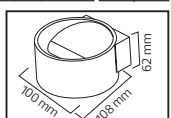

SİSAM

Model	Kod	Watt	Fiyat	Koli İçi	Lümen	Renk	Işık Rengi
SİSAM	029-006-0008	8 W	32,00 $	20	320 lm	BEYAZ	4200K
SİSAM	029-006-0008	8 W	32,00 $	20	320 lm	SİYAH	4200K