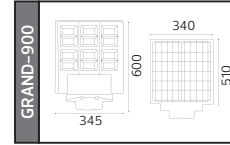

65,0x22,5x33,0	KG 31,9
42,0x34,0x43,0	KG 18,7
65,5x43,0x27,0	KG 13,2
87,0x26,0x27,0	KG 3,8

SOLAR

GRAND XL SERİSİ

YENİ ÜRÜN

Kod	Model	Watt	Fiyat	Koli İçi	Lümen	Renk	Işık Rengi		
074-009-0600	GRAND XL 600	600 W	155,00 \$	5	2092 lm	SİYAH	6400K	43,0x36,0x47,0	KG 4,1
074-009-0900	GRAND XL 900	900 W	161,44 \$	4	2668 lm	SİYAH	6400K	62,5x35,0x37,0	KG 4,3
074-009-1200	GRAND XL1200	1200 W	182,91 \$	4	3066 lm	SİYAH	6400K	70,0x35,0x37,0	KG 6,6