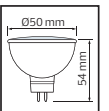

PLUS SERİSİ

F A G

Model	Kod	Watt	Fiyat	Koli İçi	Lümen	Işık Rengi
PLUS-6	001-002-0006	6 W	1,40 $	100	440 lm	4200K / 6400K
PLUS-8	001-002-0008	8 W	1,57 $	100	610 lm	4200K / 6400K
PLUS-10	001-002-0010	10 W	1,73 $	100	800 lm	4200K / 6400K

47,0x28,5x14,0	KG 4,0
57,0x28,5x14,0	KG 4,0
27,0x26,5x24,5	KG 5,0

CONVEX SERİSİ

F A G

Model	Kod	Watt	Fiyat	Koli İçi	Lümen	Işık Rengi
CONVEX-6	001-064-0006	6 W	1,57 $	100	480 lm	4200K / 6400K
CONVEX-8	001-064-0008	8 W	2,10 $	100	740 lm	4200K / 6400K
CONVEX-10	001-064-0010	10 W	2,27 $	100	820 lm	4200K / 6400K

29,0x57,0x14,0	KG 4,0
29,0x57,0x14,0	KG 4,0
29,0x57,0x14,0	KG 4,0

LENSLİ

DİMLİ

VISION

G A G

Model	Kod	Watt	Fiyat	Koli İçi	Lümen	Işık Rengi
VISION-6	001-022-0006	6 W	2,73 $	100	390 lm	4200K / 6400K

29,0x57,0x14,0	KG 5,0

LENSLİ

FONIX SERİSİ

F A G

Model	Kod	Watt	Fiyat	Koli İçi	Lümen	Işık Rengi
FONIX-6	001-001-0006	6 W	1,55 $	100	440 lm	4200K / 6400K
FONIX-8	001-001-0008	8 W	1,92 $	100	610 lm	4200K / 6400K

27,0x52,5x13,5	KG 3,3
27,0x52,5x13,5	KG 3,3