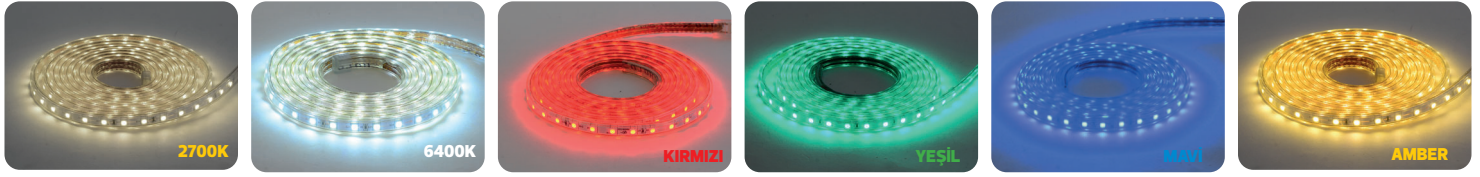

VOLGA								
Model	Kod	Fiyat (1m)	Watt	Lümen	Koli İçi	LED Sayısı	Çip Ölçüsü	Renk
VOLGA	081-004-0001	3,50 $	3.5W/m	240 Lm/m	50 mt	60 LED	50x50	2700K
VOLGA	081-004-0001	3,50 $	3.5W/m	240 Lm/m	50 mt	60 LED	50x50	6400K
VOLGA	081-004-0001	3,50 $	3.5W/m	240 Lm/m	50 mt	60 LED	50x50	KIRMIZI
VOLGA	081-004-0001	3,50 $	3.5W/m	240 Lm/m	50 mt	60 LED	50x50	YEŞİL
VOLGA	081-004-0001	3,50 $	3.5W/m	240 Lm/m	50 mt	60 LED	50x50	MAVİ
VOLGA	081-004-0001	3,50 $	3.5W/m	240 Lm/m	50 mt	60 LED	50x50	AMBER