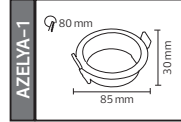

Model	Kod	Watt	Fiyat	Koli İçi	Renk		
AZELYA-1	015-048-0001	Max. 10W	1,77 $	200	SİYAH-BEYAZ	50,0x37,0x40,0	8,5
AZELYA-2	015-048-0002	Max. 10W	2,00 $	200	SİYAH-BEYAZ	52,0x37,0x50,0	10,2
AZELYA-3	015-048-0003	Max. 2x10W	4,21 $	120	SİYAH-BEYAZ	50,0x37,0x39,0	11,0