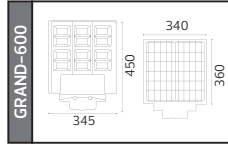

65,0x22,5x33,0	KG 31,9
42,0x34,0x43,0	KG 18,7
65,5x43,0x27,0	KG 13,2
87,0x26,0x27,0	KG 3,8

SOLAR

GRAND XL SERİSİ

YENİ ÜRÜN

Kod	Model	Watt	Fiyat	Koli İçi	Lümen	Renk	Işık Rengi		
074-009-0600	GRAND XL 600	600 W	155,00 \$	5	2092 lm	SİYAH	6400K	43,0x36,0x47,0	KG 4,1
074-009-0900	GRAND XL 900	900 W	161,44 \$	4	2668 lm	SİYAH	6400K	62,5x35,0x37,0	KG 4,3
074-009-1200	GRAND XL1200	1200 W	182,91 \$	4	3066 lm	SİYAH	6400K	70,0x35,0x37,0	KG 6,6