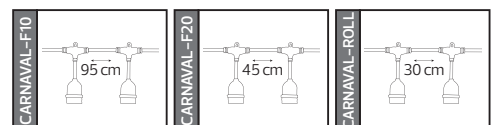

48,0x35,0x35,0	KG 25,6
48,0x31,0x31,0	KG 19,0
48,0x32,0x32,0	KG 18,2