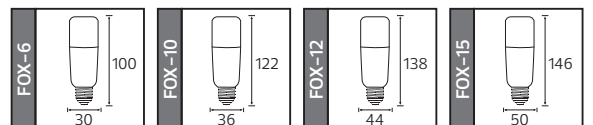

ACTIVEX SERİSİ

Model	Kod	Watt	Fiyat	Koli İçi	Lümen	Işık Rengi
ACTIVEX-6	001-076-0006	6 W	2,38 $	100	480 lm	4200K / 6400K
ACTIVEX-8	001-076-0008	8 W	2,45 $	100	740 lm	4200K / 6400K

29,0x57,0x14,0	KG 3,7
29,0x57,0x14,0	KG 3,7

FOX SERİSİ

Model	Kod	Watt	Fiyat	Koli İçi	Lümen	Işık Rengi
FOX-6	001-069-0006	6 W	2,86 $	100	510 lm	6400K
FOX-10	001-069-0010	10 W	3,45 $	100	850 lm	6400K
FOX-12	001-069-0012	12 W	4,55 $	100	1050 lm	6400K
FOX-15	001-069-0015	15 W	5,00 $	100	1350 lm	6400K

34,0x18,0x22,0	KG 3,2
40,0x21,0x23,0	KG 4,2
48,0x25,0x30,0	KG 6,5
54,0x28,0x31,0	KG 7,4