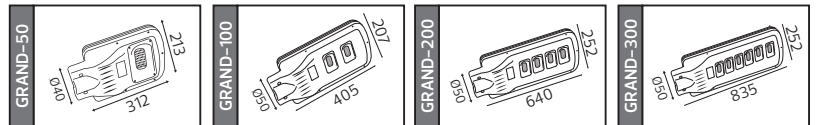

SOLAR

COMPACT SERİSİ

Model	Kod	Watt	Fiyat	Koli İç	Lümen	Renk	Işık Rengi
COMPACT-20	074-010-0020	20 W	34,85 $	10	230 lm	SİYAH	6400K
COMPACT-30	074-010-0030	30 W	41,81 $	8	300 lm	SİYAH	6400K

52,5x41,5x45,0	KG 18,0
48,0x39,5x39,0	KG 18,5
45,0x39,5x39,0	KG 20,0

SOLAR

GRAND SERİSİ

Model	Kod	Watt	Fiyat	Koli İç	Lümen	Renk	Işık Rengi
GRAND-50	074-009-0050	50 W	45,69 $	10	826 lm	SİYAH	6400K
GRAND-100	074-009-0100	100 W	56,36 $	10	984 lm	SİYAH	6400K
GRAND-200	074-009-0200	200 W	99,52 $	5	1198 lm	SİYAH	6400K
GRAND-300	074-009-0300	300 W	144,16 $	3	1567 lm	SİYAH	6400K

65,0x22,5x33,0	KG 31,9
42,0x34,0x43,0	KG 18,7
65,5x43,0x27,0	KG 13,2
87,0x26,0x27,0	KG 3,8